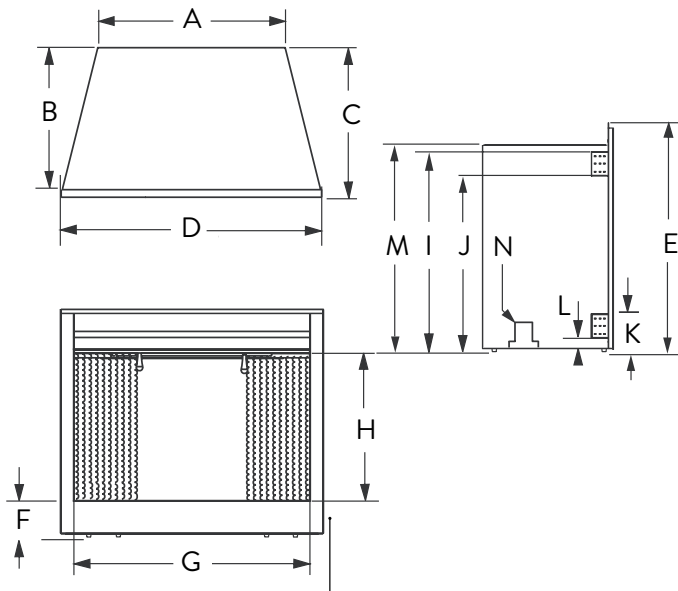

INCLUDED ACCESSORY

Remote

REMOTE FEATURES

- Flame Intensity (Yellow) 4 levels
- Flame Intensity (Blue) 4 levels
- Ember Lighting 4 levels
- Mood Lighting 4 levels

APPLIANCE SPECIFICATIONS

	ERT3033	ERT3036
A	21-1/8"	24"
B	13-3/4"	13-3/4"
C	14-7/8"	14-7/8"
D	34-1/2"	37-5/8"
E	32"	32"
F	5-1/8"	5-1/8"
G	33"	36"
H	21-1/8"	21-1/8"
I	27-1/2"	27-1/2"
J	24-1/2"	24-1/2"
K	5-1/4"	5-1/4"
L	2-1/4"	2-1/4"
M	29-3/4"	29-3/4"
N	Electrical Access	Electrical Access

FRAMING SPECIFICATIONS

	ERT3033	ERT3036
WIDTH	35-1/4"	38-3/4"
HEIGHT	32"	32"
DEPTH	15-1/8"	15-1/8"

IMPORTANT NOTES:

Heating element not intended for continuous operation.

As with any fireplace, this appliance is extremely hot during operation. Read and understand all operating instructions before using this appliance. For further information, consult your dealer.