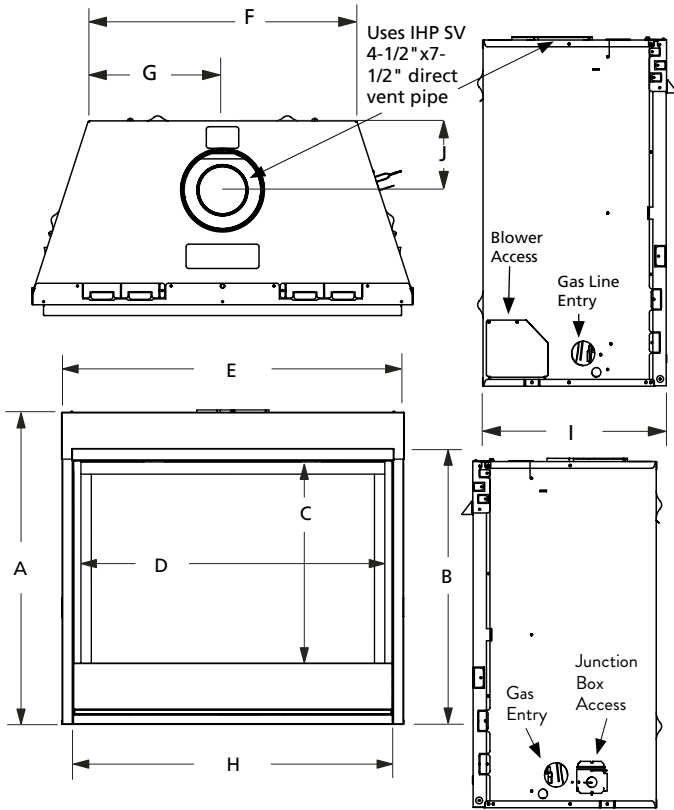

## APPLIANCE SPECIFICATIONS

|   | DRT2033   | DRT2035 | DRT2040 | DRT2045 |
|---|-----------|---------|---------|---------|
| A | 30-1/8"   | 32-1/8" | 37-1/8" | 37-1/8" |
| B | 26-1/4"   | 28-3/4" | 33-1/4" | 33-1/4" |
| C | 18-5/16"  | 22-1/4" | 27-1/4" | 27-1/4" |
| D | 30-1/2"   | 32-3/8" | 37-3/8" | 42-3/8" |
| E | 33-5/8"   | 35-1/4" | 40-1/4" | 45-1/4" |
| F | 21-7/8"   | 25"     | 30"     | 35"     |
| G | 10-15/16" | 12-1/2" | 15"     | 17-1/2" |
| H | 31"       | 32-7/8" | 37-7/8" | 42-7/8" |
| I | 14"       | 17"     | 17"     | 17"     |
| J | 5-3/4"    | 6-7/8"  | 6-7/8"  | 6-7/8"  |