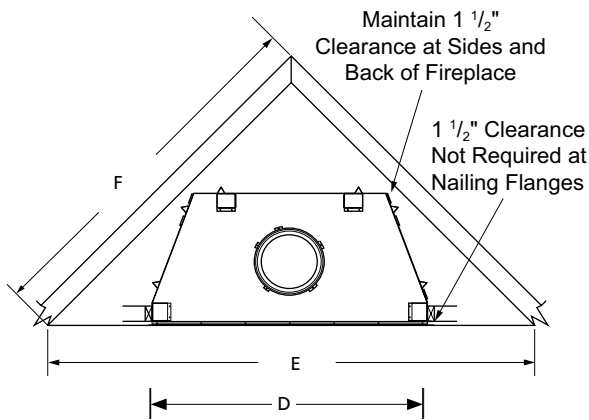

CORNER FRAMING SPECIFICATIONS

	WRT6036	WRT6042	WRT6050
D	45-1/4"	51-1/4"	59-1/4"
E	86-1/2"	92"	100"
F	61"	65"	71"