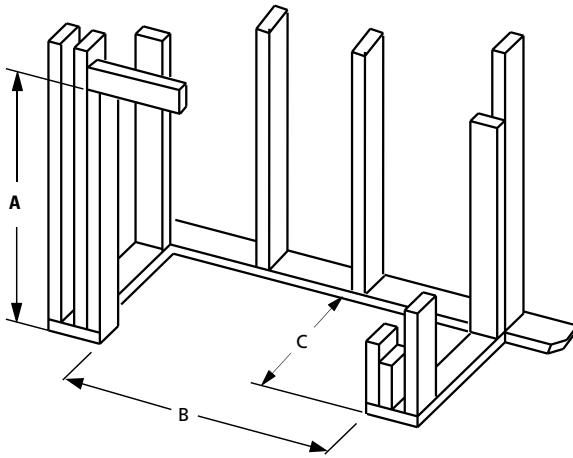

## FLAT WALL FRAMING SPECIFICATIONS

	WRT6036	WRT6042	WRT6050
A	67-1/8"	67-1/8"	67-1/8"
B	45-1/4"	51-1/4"	59-1/4"
C	28-1/4"	30-1/8"	30-1/8"