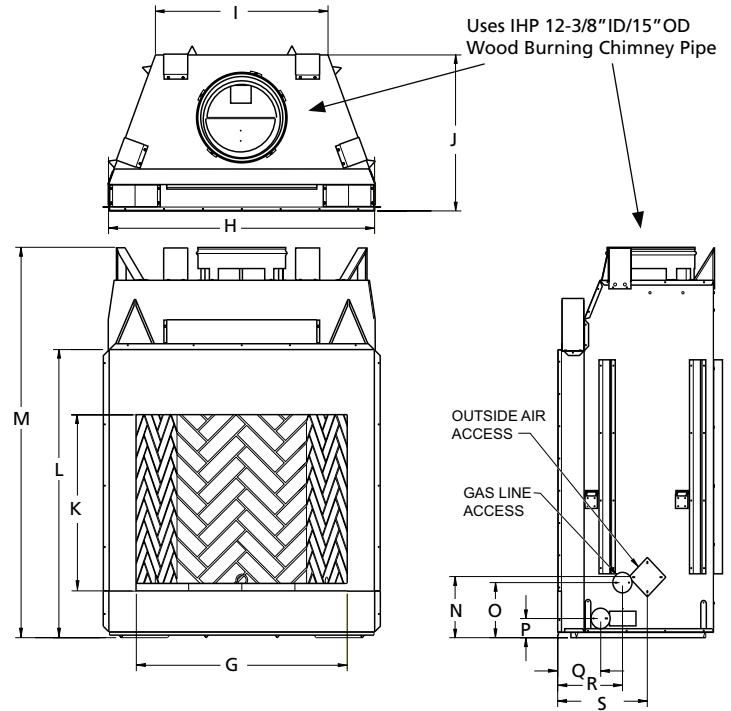

## FLAT WALL FRAMING SPECIFICATIONS

	WRT6036	WRT6042	WRT6050
A	67-1/8"	67-1/8"	67-1/8"
B	45-1/4"	51-1/4"	59-1/4"
C	28-1/4"	30-1/8"	30-1/8"

## CORNER FRAMING SPECIFICATIONS

	WRT6036	WRT6042	WRT6050
D	45-1/4"	51-1/4"	59-1/4"
E	86-1/2"	92"	100"
F	61"	65"	71"

## APPLIANCE SPECIFICATIONS

	WRT6036	WRT6042	WRT6050
G	36"	42"	50"
H	45-1/8"	51-1/8"	59"
I	29"	30-1/2"	38-1/2"
J	26-5/8"	29"	28-1/2"
K	30"	30"	30"
L	49"	49"	49"
M	67"	67"	67"
N	10-1/2"	10-1/2"	10-1/2"
O	9-1/2"	9-1/2"	9-1/2"
P	3-1/2"	3-1/2"	3-1/2"
Q	7-1/4"	8-1/2"	8-1/2"
R	11"	13"	13"
S	15-1/4"	17"	17"