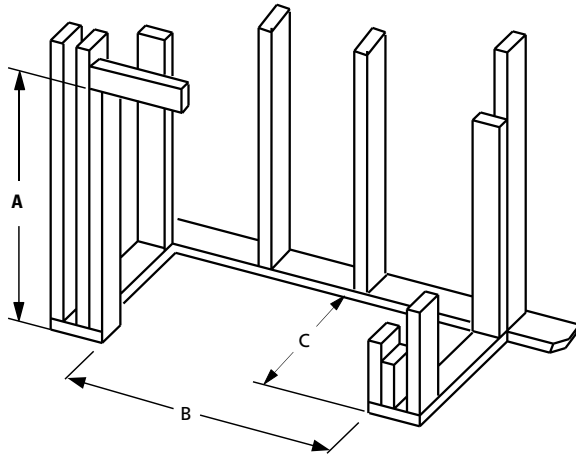

Oiled Bronze

Ebony

FLAT WALL FRAMING SPECIFICATIONS

	WRE6036	WRE6042	WRE6050
A	67-1/8"	67-1/8"	67-1/8"
B	45-1/4"	51-1/4"	59-1/8"
C	28-1/4"	30-1/8"	30-1/8"

CORNER FRAMING SPECIFICATIONS

	WRE6036	WRT6042	WRT6050
D	45-1/4"	51-1/4"	59-1/4"
E	86-1/2"	92"	100"
F	61"	65"	71"

APPLIANCE SPECIFICATIONS

	WRE6036	WRE6042	WRE6050
G	36"	42"	50"
H	45-1/8"	51-1/8"	59"
I	29"	30-1/2"	38-1/2"
J	26-5/8"	29"	28-1/2"
K	30"	30"	30"
L	49"	49"	49"
M	67"	67"	67"
N	10-1/2"	10-1/2"	10-1/2"
O	9-1/2"	9-1/2"	9-1/2"
P	3-1/2"	3-1/2"	3-1/2"
Q	7-1/4"	8-1/2"	8-1/2"
R	11"	13"	13"
S	15-1/4"	17"	17"