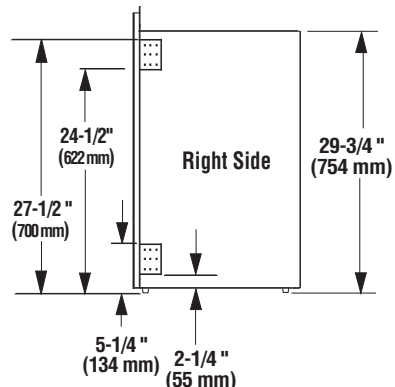

Listing

This appliance has been tested in accordance with UL 2021 and CSA C22.2 No. 46-M198 standards for fixed and location dedicated electric room heaters.