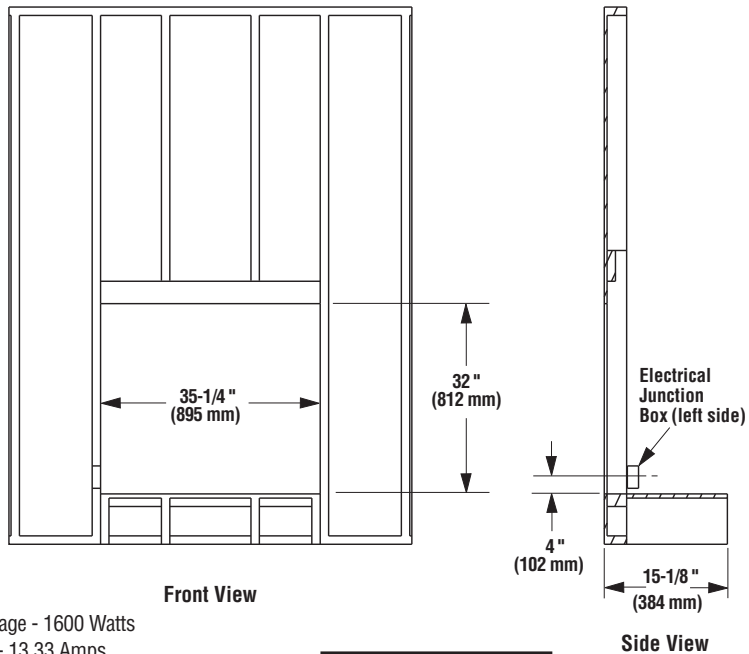

ERT 3033

ELECTRIC FIREPLACE

Framing Dimensions

Product Reference Information

Model: ERT 3033
 Description: Electric Fireplace,
 33" Radiant
 Shipping Weight: 81 lb.'s (36.75 KG)
 Packaging:
 41" x 17-3/4" x 33-1/2"
 (1040 mm x 451 mm x 850 mm)
 14.10 cu. ft.