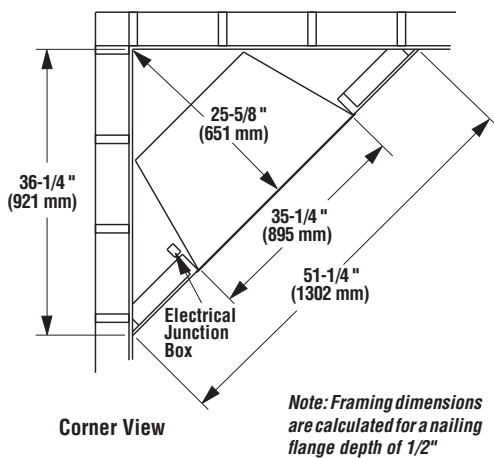

ERT 3033

ELECTRIC FIREPLACE

Framing Dimensions

Product Reference Information

Model: ERT 3033
 Description: Electric Fireplace,
 33" Radiant
 Shipping Weight: 81 lb.'s (36.75 KG)
 Packaging:
 41" x 17-3/4" x 33-1/2"
 (1040 mm x 451 mm x 850 mm)
 14.10 cu. ft.