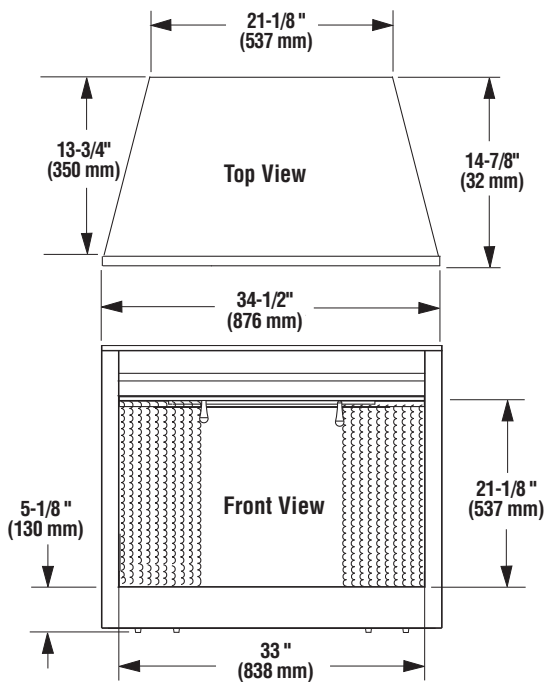

Fireplace Dimensions