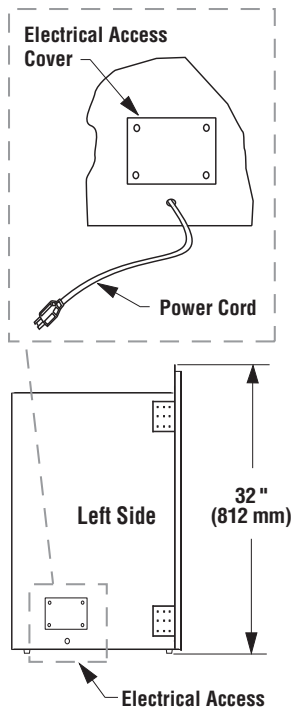

Fireplace Dimensions