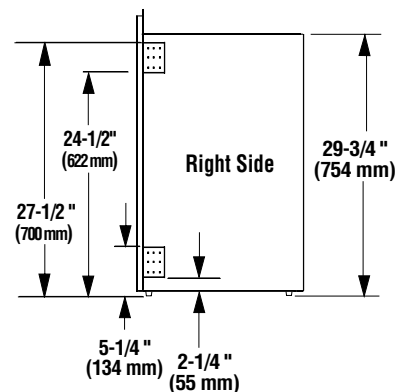

Listing

This appliance has been tested in accordance with UL 2021 and CSA C22.2 No. 46-M198 standards for fixed and location dedicated electric room heaters.