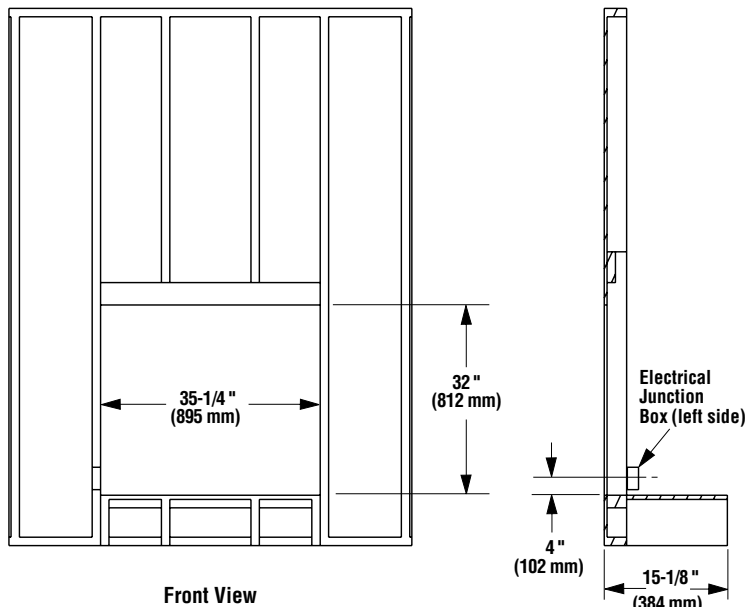

ERT 3033

ELECTRIC FIREPLACE

Framing Dimensions

Product Reference Information

Model: ERT 3033
 Description: Electric Fireplace,
 33" Radiant
 Shipping Weight: 81 lb.'s (36.75 KG)
 Packaging:
 41" x 17-3/4" x 33-1/2"
 (1040 mm x 451 mm x 850 mm)
 14.10 cu. ft.