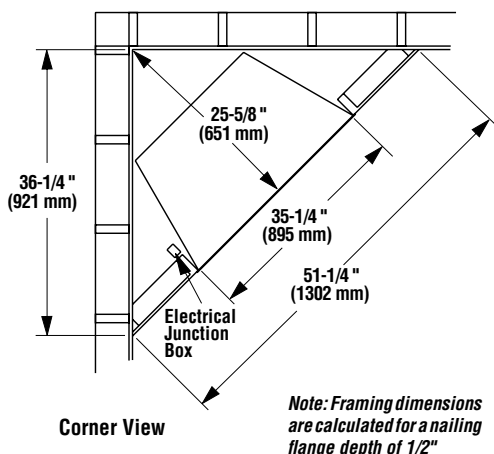

ERT 3033

ELECTRIC FIREPLACE

Framing Dimensions

Product Reference Information

Model: ERT 3033
 Description: Electric Fireplace,
 33" Radiant
 Shipping Weight: 81 lb.'s (36.75 KG)
 Packaging:
 41" x 17-3/4" x 33-1/2"
 (1040 mm x 451 mm x 850 mm)
 14.10 cu. ft.