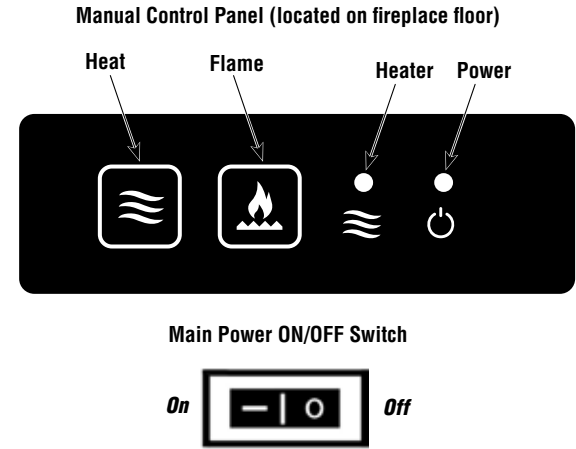

Clearances - This appliance is an electric fireplace designed to be framed in with combustible materials (up to the edge of the appliance). A drywall lip at the top of the fireplace and 4 nailing flanges on the sides of the appliance is provided to facilitate installation.

Hearth Protection: A hearth is not required, but it is recommended for aesthetic purposes.

Fireplace Manual Controls

Controls - This appliance can be operated either from the manual control panel (see below) or by using the remote control.

The manual controls are located on the firebox floor on the front left. If an optional glass enclosure is installed, it must be removed to access.

ELECTRIC FIREPLACE

Standard Full Function
Infrared Light Remote Control.

Fireplace Features & Optional Accessories

Standard Features

- Oak log set and glowing ember bed.
- Smoked-Brick pattern glass interior.
- Adjustable flame height.
- Operable pull screens.
- 5000 BTU (120 V) or 10,000 BTU (240 V) heater.
- Full featured remote control.
- Wall thermostat ready.
- 120 V Power Cord.