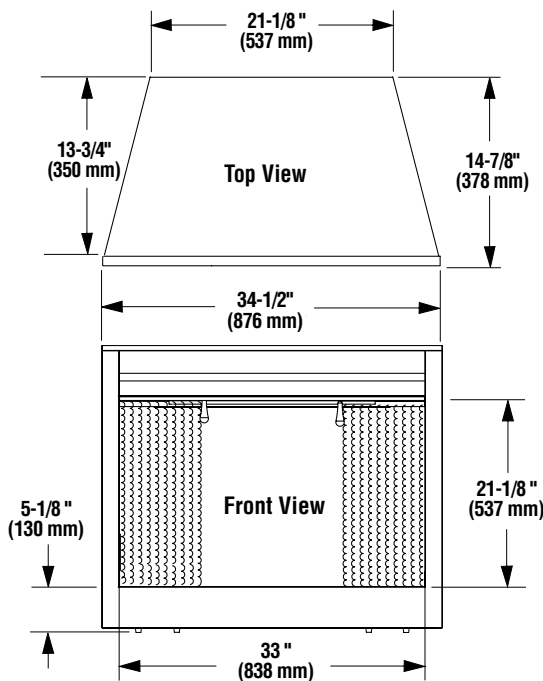

Fireplace Dimensions