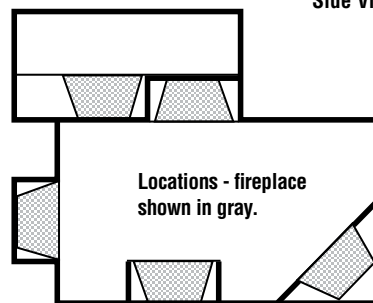

Product Reference Information

Model: ERT 3033
Description: Electric Fireplace,
33" Radiant
Shipping Weight: 81 lb.'s (36.75 KG)
Packaging:
41" x 17-3/4" x 33-1/2"
(1040 mm x 451 mm x 850 mm)
14.10 cu. ft.

Power Requirements:
(120 Volt, 60 Hz.)
Rated Wattage - 1500 Watts
Amperage - 13.33 Amps
(240 Volt, 60 Hz.)
Rated Wattage - 3000 Watts
Amperage - 12.5 Amps
Blower CFM: 83 CFM
(120 V): 5,461 BTU/HR
(240 V): 10,239 BTU/HR

Locations