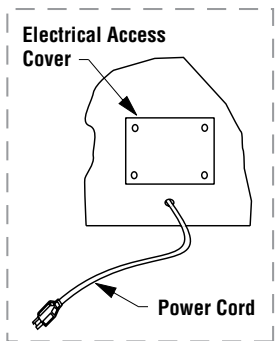

Fireplace Dimensions