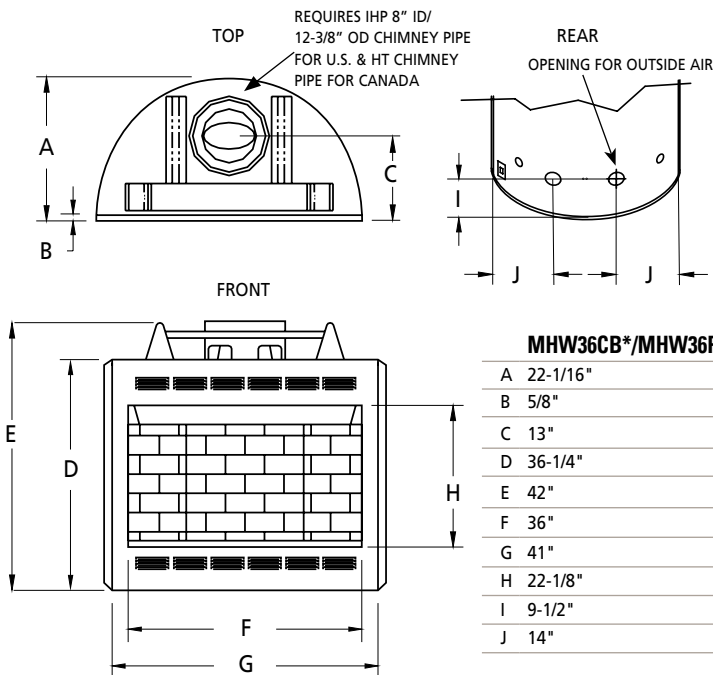

APPLIANCE SPECIFICATIONS

MHW36CB*/MHW36R**

A	22-1/16"
B	5/8"
C	13"
D	36-1/4"
E	42"
F	36"
G	41"
H	22-1/8"
I	9-1/2"
J	14"