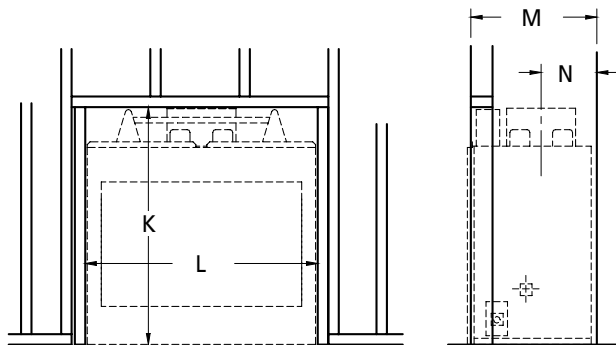

MHW36R Radiant fireplace model (no blower option)
Shown with optional gas logs

APPLIANCE SPECIFICATIONS

MHW36CB*/MHW36R**

A	22-1/16"
B	5/8"
C	13"
D	36-1/4"
E	42"
F	36"
G	41"
H	22-1/8"
I	9-1/2"
J	14"

STANDARD ACCESSORIES

Bi-Fold Glass Doors

Trim Finish

Black (Standard)

FLAT WALL FRAMING SPECIFICATIONS

MHW36CB/MHW36R

K	42-1/4"
L	41-3/4"
M	22-5/8"
N	10"

*CB=CIRCULATING BLOWER **R=RADIANT (NO BLOWER)

IMPORTANT NOTES: