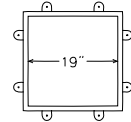

KNIGHT

The strong lines of the Knight offer a unique look with a pyramid-shaped top. This model also works well for more streamlined architecture.

BASE 1'9"
HEIGHT 3'8"   WEIGHT 36 lbs.
INSIDE DIAMETER 19"

COPPER   FREEDOM GRAY