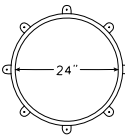

BASE 1'4"
HEIGHT 3'2" WEIGHT 20 lbs.
INSIDE DIAMETER 14"

 COPPER  FREEDOM GRAY

BISHOP

The clean lines of the Bishop's round shape make it ideal for Mediterranean and more contemporary style homes.

BASE 2'2"
HEIGHT 4'4" WEIGHT 26 lbs.
INSIDE DIAMETER 24"

 COPPER  FREEDOM GRAY

PAWN

The smallest chimney pot in our line, the Pawn lends a custom, stylized look to smaller scale homes and chimneys.

BASE 1'8"
HEIGHT 2'2" WEIGHT 21 lbs.
INSIDE DIAMETER 18 5/8"

 COPPER  FREEDOM GRAY

BISHOP II

A more petite version of the Bishop, the Bishop II echoes the shape of standard clay pots with a fraction of the weight.

BASE 1'8"
HEIGHT 3'3" WEIGHT 36 lbs.
INSIDE DIAMETER 18"

 COPPER  FREEDOM GRAY