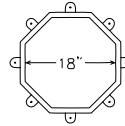

QUEEN

Appropriately scaled a bit smaller than the King, the Queen is also octagonal and adds a regal element to any chimney.

BASE 1'8"
HEIGHT 3'5"   WEIGHT 42 lbs.
INSIDE DIAMETER 18"

COPPER   FREEDOM GRAY