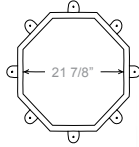

*coming soon

CHIMNEY CLASSICS SQUARE

Strong lines define this chimney classic pot. Value added design elements ensure a fit for most style homes.

BASE 1'9"
HEIGHT 3'9" WEIGHT 31 lbs.
INSIDE DIAMETER 18 7/8"

 STEEL
PAINTED BRIGHT COPPER

CHIMNEY CLASSICS OCTAGON

A custom, stylized look for smaller scale homes and chimneys in a value added design.

BASE 1'8"
HEIGHT 2'11" WEIGHT 25 lbs.
INSIDE DIAMETER 21 7/8"

 STEEL
PAINTED BRIGHT COPPER

BASE 2'0"
HEIGHT 4'0" WEIGHT 45 lbs.
INSIDE DIAMETER 22"

 COPPER  FREEDOM GRAY

KNIGHT

The strong lines of the Knight offer a unique look with a pyramid-shaped top. This model also works well for more streamlined architecture.

BISHOP II

A more petite version of the Bishop, the Bishop II echoes the shape of standard clay pots with a fraction of the weight.

BASE 1'8"
HEIGHT 3'3" WEIGHT 36 lbs.
INSIDE DIAMETER 18"

 COPPER  FREEDOM GRAY