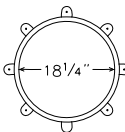

BASE 1'4"
HEIGHT 3'2" WEIGHT 20 lbs.
INSIDE DIAMETER 14"

 COPPER  FREEDOM GRAY

BISHOP

The clean lines of the Bishop's round shape make it ideal for Mediterranean and more contemporary style homes.

BASE 2'2"
HEIGHT 4'4" WEIGHT 26 lbs.
INSIDE DIAMETER 24"

 COPPER  FREEDOM GRAY

PAWN

The smallest chimney pot in our line, the Pawn lends a custom, stylized look to smaller scale homes and chimneys.

BASE 1'8"
HEIGHT 2'2" WEIGHT 21 lbs.
INSIDE DIAMETER 18 5/8"

 COPPER  FREEDOM GRAY

BISHOP II

A more petite version of the Bishop, the Bishop II echoes the shape of standard clay pots with a fraction of the weight.

BASE 1'8"
HEIGHT 3'3" WEIGHT 36 lbs.
INSIDE DIAMETER 18"

 COPPER  FREEDOM GRAY