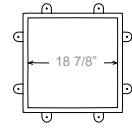

STEEL OFFERING

CHIMNEY CLASSICS ROUND*

Form, function and value make this chimney classic pot perfect for most contemporary style homes.

BASE 2'2"
HEIGHT 3'3"   WEIGHT 21 lbs.
INSIDE DIAMETER 20 7/16"

STEEL
PAINTED BRIGHT COPPER

*coming soon

CHIMNEY CLASSICS SQUARE

Strong lines define this chimney classic pot. Value added design elements ensure a fit for most style homes.

BASE 1'9"
HEIGHT 3'9"   WEIGHT 31 lbs.
INSIDE DIAMETER 18 7/8"

STEEL
PAINTED BRIGHT COPPER

CHIMNEY CLASSICS OCTAGON

A custom, stylized look for smaller scale homes and chimneys in a value added design.

BASE 1'8"
HEIGHT 2'11"   WEIGHT 25 lbs.
INSIDE DIAMETER 21 7/8"

STEEL
PAINTED BRIGHT COPPER

JACK ARNOLD'S
CHIMNEY CLASSICS

COPPER AND FREEDOM GRAY OFFERING

KING

With an octagonal shape and stately appearance, the King adds instant royalty to the home. This large chimney pot is ideal for tall chimneys and larger scale homes.

BASE 2'0"
HEIGHT 4'0"   WEIGHT 45 lbs.
INSIDE DIAMETER 22"

COPPER   FREEDOM GRAY

KNIGHT

The strong lines of the Knight offer a unique look with a pyramid-shaped top. This model also works well for more streamlined architecture.

BASE 1'9"
HEIGHT 3'8"   WEIGHT 36 lbs.
INSIDE DIAMETER 19"

COPPER   FREEDOM GRAY

QUEEN

Appropriately scaled a bit smaller than the King, the Queen is also octagonal and adds a regal element to any chimney.

BASE 1'8"
HEIGHT 3'5"   WEIGHT 42 lbs.
INSIDE DIAMETER 18"

COPPER   FREEDOM GRAY

KNIGHT II

Like the Knight, the Knight II offers a solid, boxy finish that works especially well with Art Deco and Craftsman style homes.

BASE 1'4"
HEIGHT 3'2"   WEIGHT 20 lbs.
INSIDE DIAMETER 14"

COPPER   FREEDOM GRAY

BISHOP

The clean lines of the Bishop's round shape make it ideal for Mediterranean and more contemporary style homes.

BASE 2'2"
HEIGHT 4'4"   WEIGHT 26 lbs.
INSIDE DIAMETER 24"