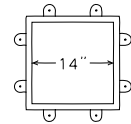

BASE 1'4"
HEIGHT 3'2" WEIGHT 20 lbs.
INSIDE DIAMETER 14"

 COPPER  FREEDOM GRAY

BISHOP

The clean lines of the Bishop's round shape make it ideal for Mediterranean and more contemporary style homes.

BASE 2'2"
HEIGHT 4'4" WEIGHT 26 lbs.
INSIDE DIAMETER 24"