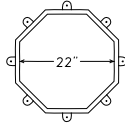

BASE 2'0"
HEIGHT 4'0" WEIGHT 45 lbs.
INSIDE DIAMETER 22"

 COPPER  FREEDOM GRAY

KNIGHT

The strong lines of the Knight offer a unique look with a pyramid-shaped top. This model also works well for more streamlined architecture.

BASE 1'4"
HEIGHT 3'2" WEIGHT 20 lbs.
INSIDE DIAMETER 14"

 COPPER  FREEDOM GRAY

BISHOP

The clean lines of the Bishop's round shape make it ideal for Mediterranean and more contemporary style homes.

BASE 2'2"
HEIGHT 4'4" WEIGHT 26 lbs.
INSIDE DIAMETER 24"