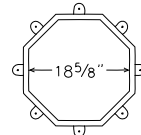

BASE 2'0"
HEIGHT 4'0" WEIGHT 45 lbs.
INSIDE DIAMETER 22"

 COPPER  FREEDOM GRAY

KNIGHT

The strong lines of the Knight offer a unique look with a pyramid-shaped top. This model also works well for more streamlined architecture.

BASE 1'4"
HEIGHT 3'2" WEIGHT 20 lbs.
INSIDE DIAMETER 14"

 COPPER  FREEDOM GRAY

BISHOP

The clean lines of the Bishop's round shape make it ideal for Mediterranean and more contemporary style homes.

BASE 2'2"
HEIGHT 4'4" WEIGHT 26 lbs.
INSIDE DIAMETER 24"

 COPPER  FREEDOM GRAY

PAWN

The smallest chimney pot in our line, the Pawn lends a custom, stylized look to smaller scale homes and chimneys.

BASE 1'8"
HEIGHT 2'2" WEIGHT 21 lbs.
INSIDE DIAMETER 18 5/8"

 COPPER  FREEDOM GRAY

BISHOP II

A more petite version of the Bishop, the Bishop II echoes the shape of standard clay pots with a fraction of the weight.

BASE 1'8"
HEIGHT 3'3" WEIGHT 36 lbs.
INSIDE DIAMETER 18"

 COPPER  FREEDOM GRAY