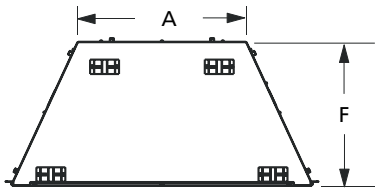

APPLIANCE SPECIFICATIONS

OPTIONAL ACCESSORIES

A. Decorative twin pane screen door

B. Blower kits

C. J-Box kit (required for use with optional blower)

D. Outside air kits

E. Vent-free gas logs