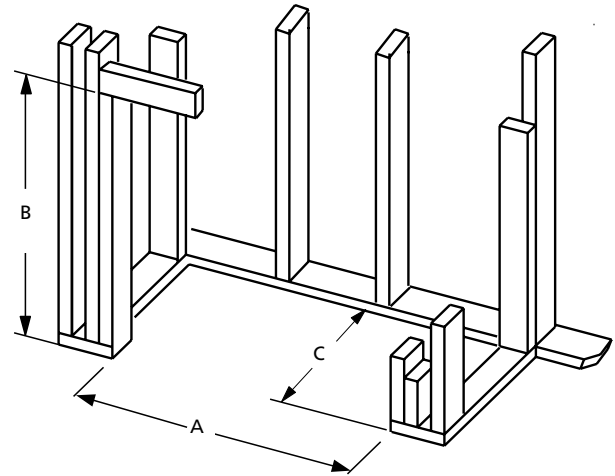

E. Vent-free gas logs

VRT2536

A	23-1/2"
B	41-3/4"
C	36"
D	24"
E	37-1/4"
F	20"
G	7-3/8"
H	7-1/2"
I	11-15/16"

FRAMING SPECIFICATIONS

VRT2536

A	42-1/4"
B	40-1/4"
C	20-1/2"

IMPORTANT NOTES:

As with any fireplace, this appliance is extremely hot during operation. Read and understand all operating instructions before using this appliance. For further information, consult your dealer.