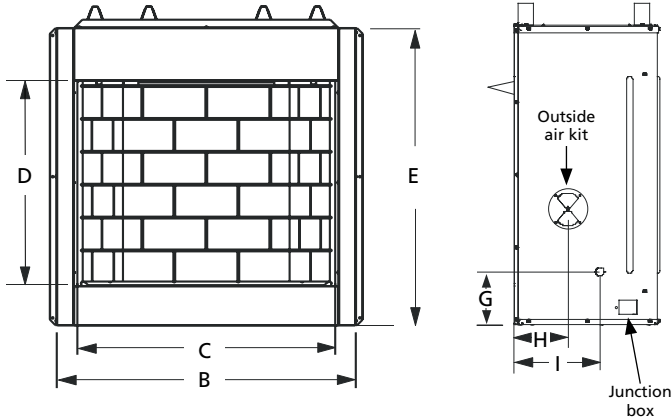

INTERIOR PANEL

White Stacked

APPLIANCE SPECIFICATIONS

OPTIONAL ACCESSORIES

A. Decorative twin pane screen door

B. Blower kits

C. J-Box kit (required for use with optional blower)

D. Outside air kits

E. Vent-free gas logs

VRT2536

A	23-1/2"
B	41-3/4"
C	36"
D	24"
E	37-1/4"
F	20"
G	7-3/8"
H	7-1/2"
I	11-15/16"

FRAMING SPECIFICATIONS

VRT2536

A	42-1/4"
B	40-1/4"
C	20-1/2"

IMPORTANT NOTES:

As with any fireplace, this appliance is extremely hot during operation. Read and understand all operating instructions before using this appliance. For further information, consult your dealer.