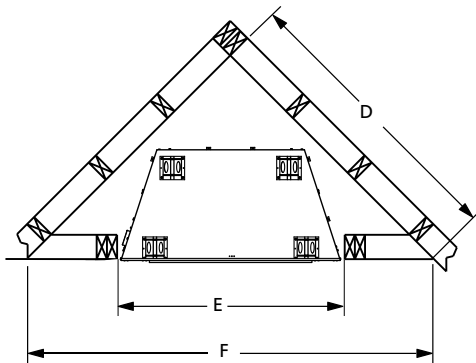

CORNER FRAMING SPECIFICATIONS

	VRT6036	VRT6042	VRT6050
D	61"	65"	71"
E	45-3/8"	51-3/8"	59-3/8"
F	86-1/2"	92"	100"