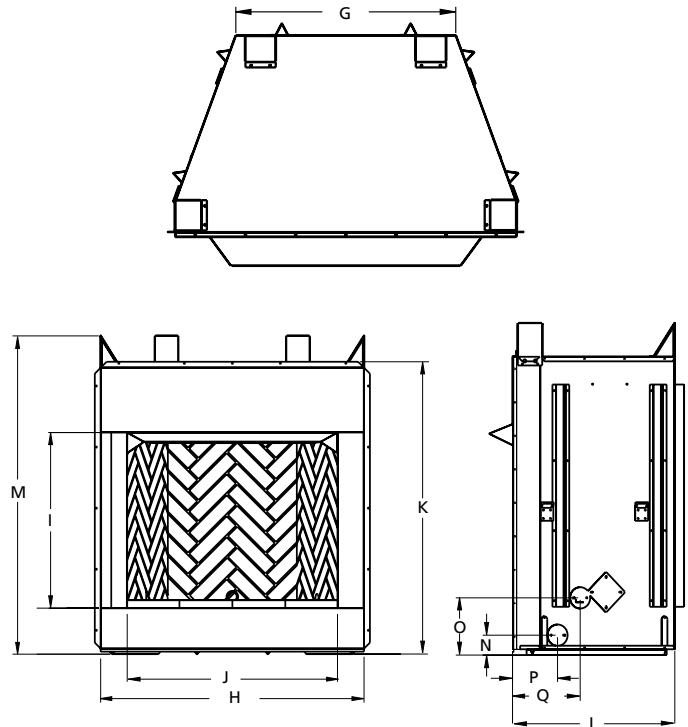

## FLAT WALL FRAMING SPECIFICATIONS

	VRT6036	VRT6042	VRT6050
A	54-5/8"	54-5/8"	54-5/8"
B	45-3/8"	51-3/8"	59-3/8"
C	28-1/4"	30-1/8"	30-1/8"

## CORNER FRAMING SPECIFICATIONS

	VRT6036	VRT6042	VRT6050
D	61"	65"	71"
E	45-3/8"	51-3/8"	59-3/8"
F	86-1/2"	92"	100"

## APPLIANCE SPECIFICATIONS

	VRT6036	VRT6042	VRT6050
G	29"	30-5/16"	38-5/16"
H	45-1/8"	51-1/8"	59-1/8"
I	30"	30"	30"
J	36"	42"	50"
K	49"	49"	49"
L	28"	30"	30"
M	54-1/2"	54-1/2"	54-1/2"
N	3-5/16"	3-5/16"	3-5/16"
O	9-7/16"	9-7/16"	9-7/16"
P	7-3/8"	8-3/4"	8-3/4"
Q	11-1/8"	13"	13"