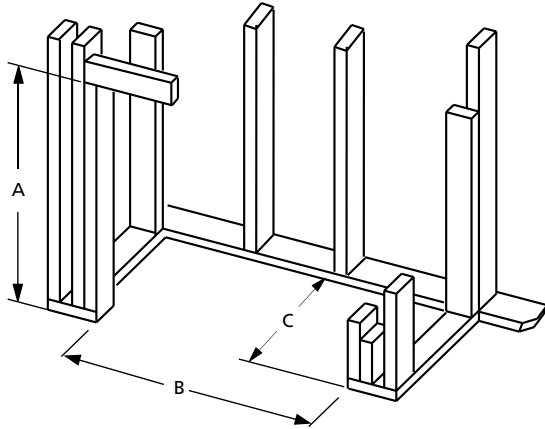

## FLAT WALL FRAMING SPECIFICATIONS

	VRT6036	VRT6042	VRT6050
A	54-5/8"	54-5/8"	54-5/8"
B	45-3/8"	51-3/8"	59-3/8"
C	28-1/4"	30-1/8"	30-1/8"